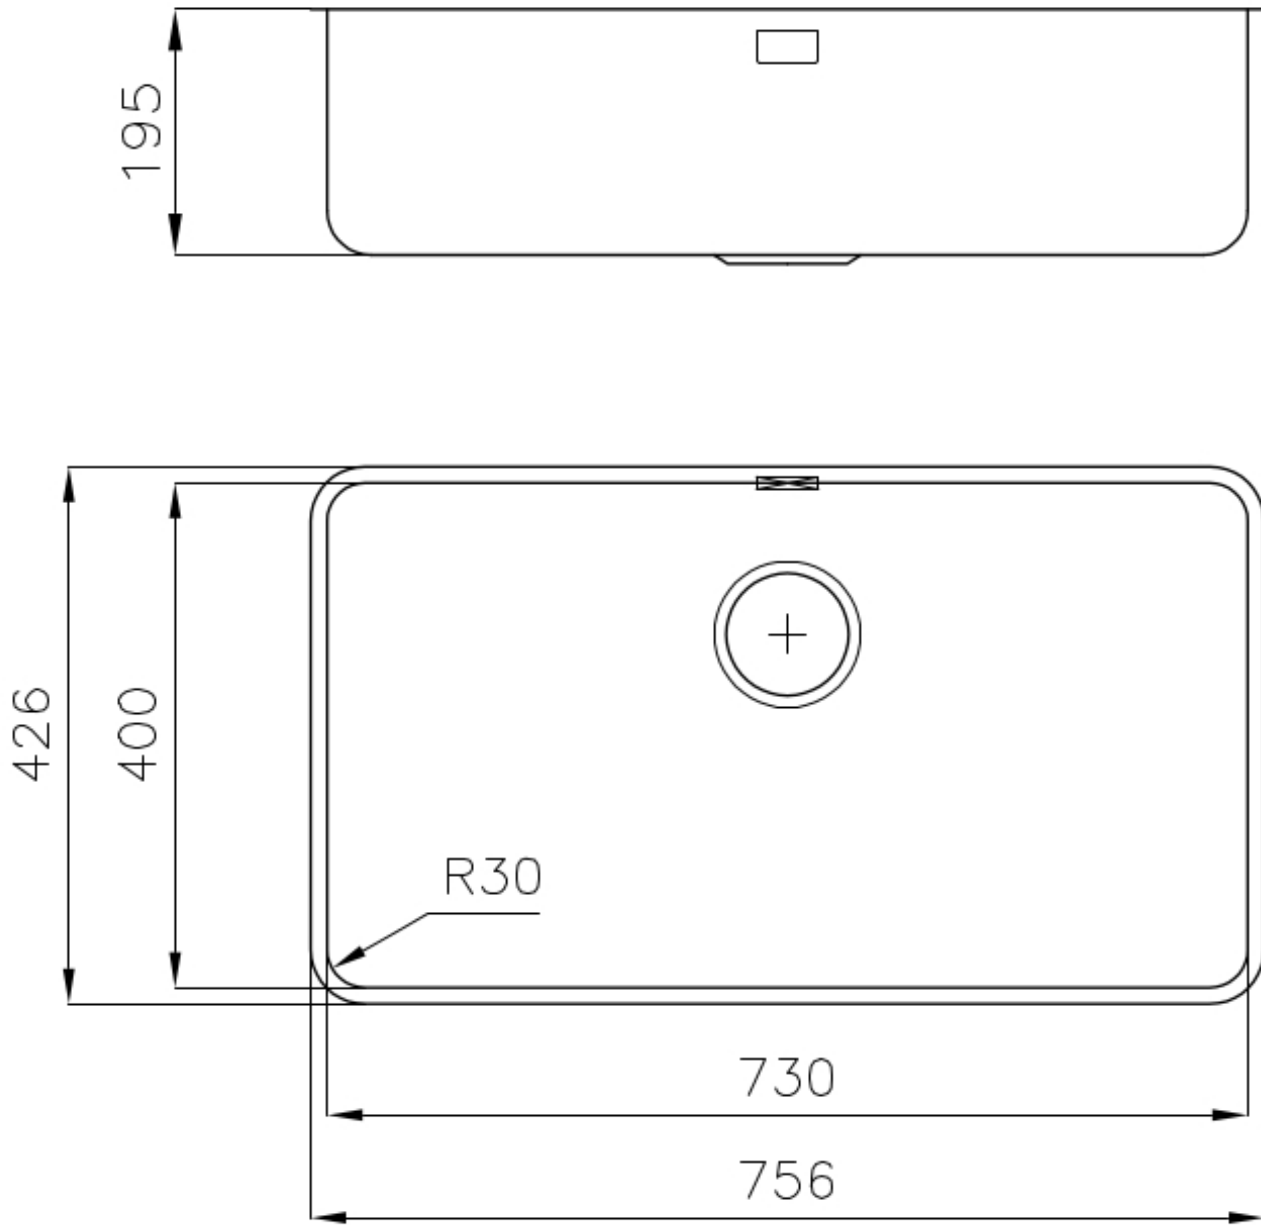

Sink S400

Kitchen Sinks

Code: 1870 850

DETAILS

Edge/Installation Type	Undermount
Material	AISI 304 stainless steel
Texture	Foster brushed
Base	80 cm
Dimensions	756 x 426 mm
Standard fittings	Fixing hooks, gasket, drain, overflow and siphon, boxed packing
Mixer holes	No standard holes
Built-in hole	View technical data sheet
Drainer	No

Width 77 cm

Bowl dimension 730 x 440 mm

Number of bowls 1 bowl

Waste fitting 3,5" drain

FEATURES

Basket 3,5" waste fitting The drain is equipped with a large 3.5" drain, with the practical basket cap that prevents the discharge of solid parts.

Deep bowls This bowls reach an important depth, over 20 cm, thanks to the advanced production technology, that can be offer great capieny and practicity in all the washing operations.

High thickness 1mm thick steel. A significant thickness, which guarantees the maximum sturdiness and durability.

TECHNICAL DATA

Cut out size – Dimensioni per foratura top

OPTIONAL ACCESSORIES

Cestello inox
8612 000

HPDE Chopping board
8657 001

HPDE Twin chopping board
8644 101

Stainless steel plate rack
8100 154

Stainless steel plate rack
8100 303
* only in combination with the accessory
8644 101