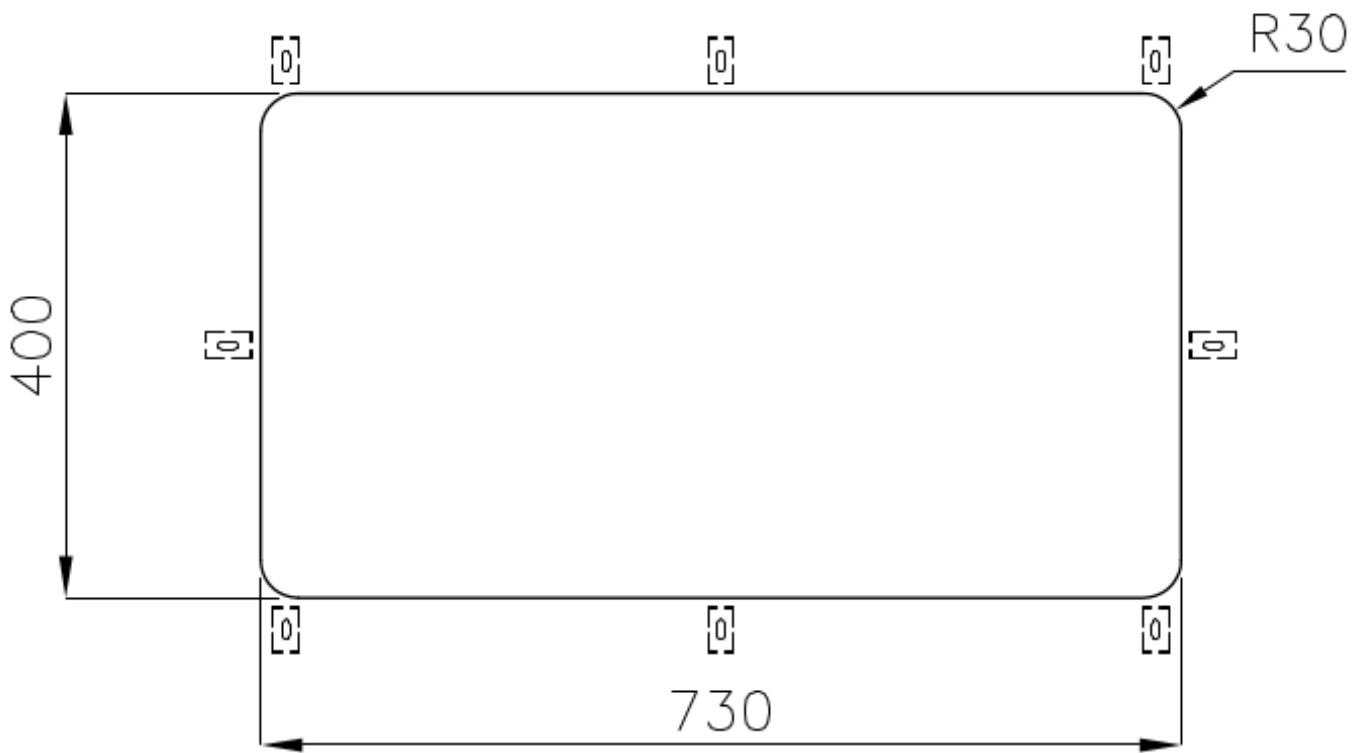

Cut out size – Dimensioni per foratura top